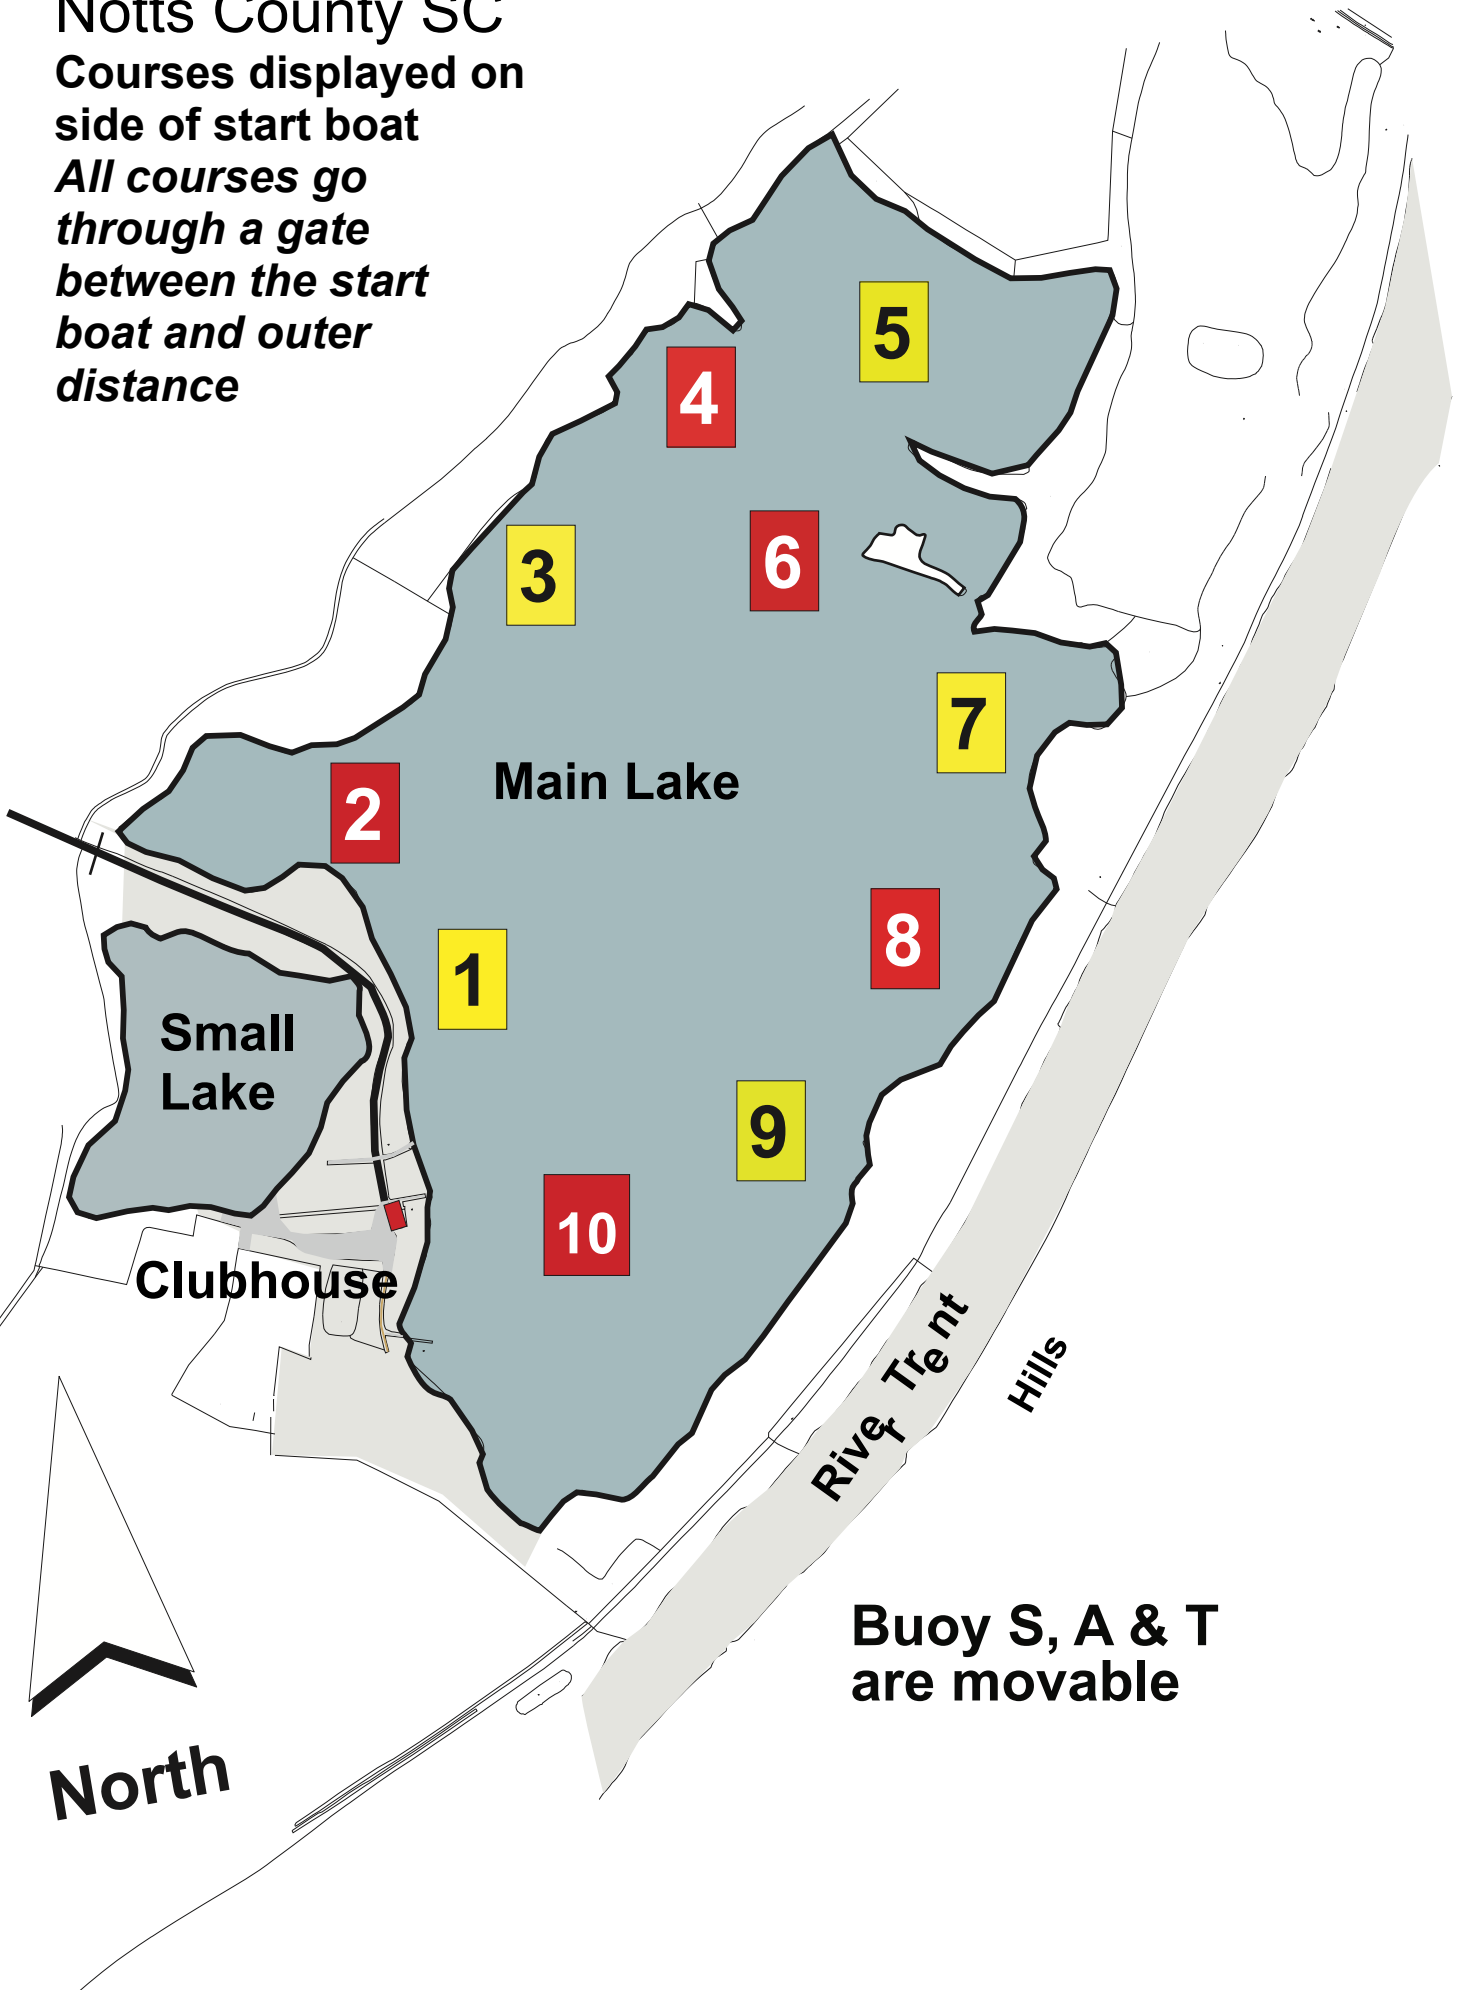

Notts County SC
Courses displayed on
side of start boat
All courses go
through a gate
between the start
boat and outer
distance

Buoy S, A & T
are movable